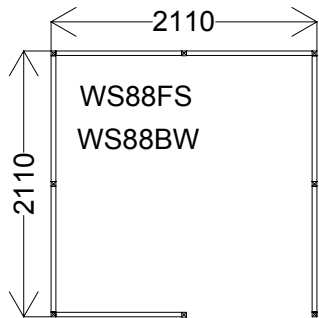

No Butts Waiting Shelter Range

These shelters may NOT be used as smoking shelters

All bases must be flat and level. (See fixing instructions) Recommended base size 400mm larger than shelter frame, minimum 200mm larger.
If fixing to existing base, please see fixing instructions. It is highly recommended that you check base before arrival. Failure to do so may lead to additional costs.