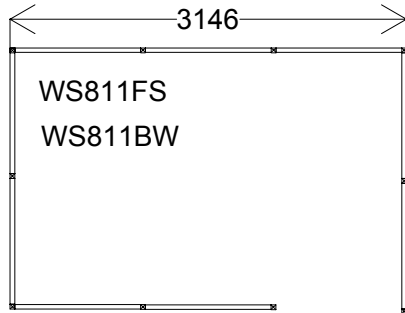

No Butts Waiting Shelter Range

These shelters may NOT be used as smoking shelters

All bases must be flat and level. (See fixing instructions) Recommended base size 400mm larger than shelter frame, minimum 200mm larger.
If fixing to existing base, please see fixing instructions. It is highly recommended that you check base before arrival. Failure to do so may lead to additional costs.