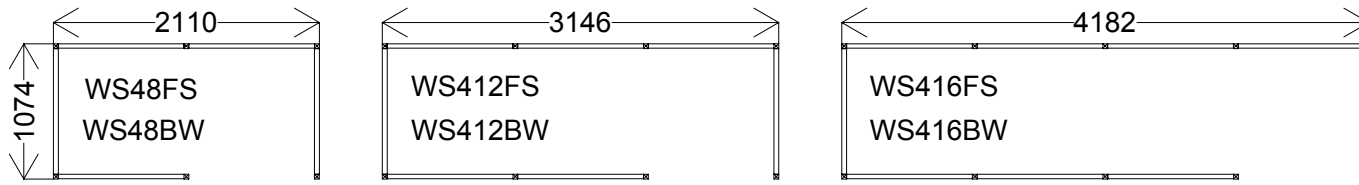

No Butts Waiting Shelter Range

These shelters may NOT be used as smoking shelters

All bases must be flat and level. (See fixing instructions) Recommended base size 400mm larger than shelter frame, minimum 200mm larger.
If fixing to existing base, please see fixing instructions. It is highly recommended that you check base before arrival. Failure to do so may lead to additional costs.