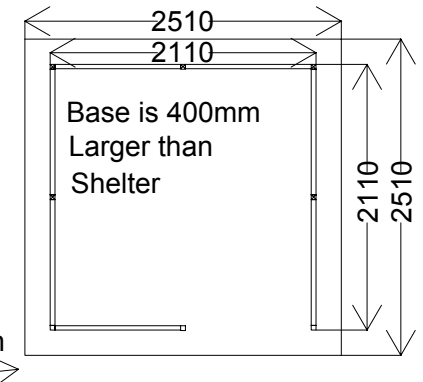

No Butts Waiting Shelter Range

These shelters may NOT be used as smoking shelters

All bases must be flat and level. (See fixing instructions) Recommended base size 400mm larger than shelter frame, minimum 200mm larger.
If fixing to existing base, please see fixing instructions. It is highly recommended that you check base before arrival. Failure to do so may lead to additional costs.