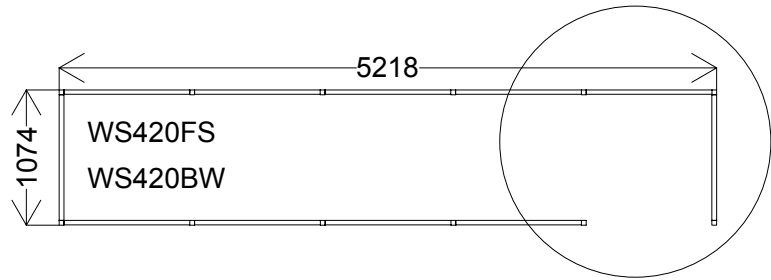

No Butts Waiting Shelter Range

These shelters may NOT be used as smoking shelters

All bases must be flat and level. (See fixing instructions) Recommended base size 400mm larger than shelter frame, minimum 200mm larger.
If fixing to existing base, please see fixing instructions. It is highly recommended that you check base before arrival. Failure to do so may lead to additional costs.