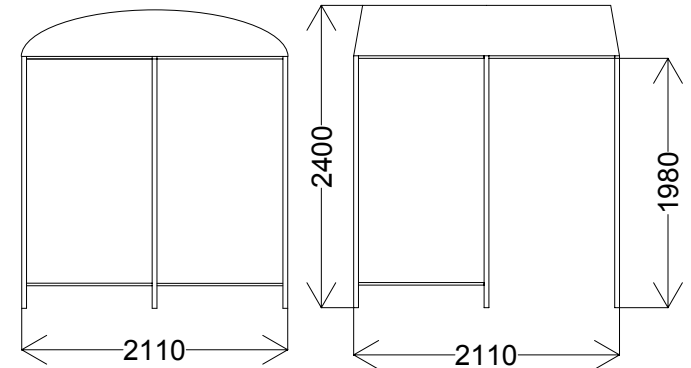

No Butts Waiting Shelter Range

These shelters may NOT be used as smoking shelters

All bases must be flat and level. (See fixing instructions) Recommended base size 400mm larger than shelter frame, minimum 200mm larger.
If fixing to existing base, please see fixing instructions. It is highly recommended that you check base before arrival. Failure to do so may lead to additional costs.