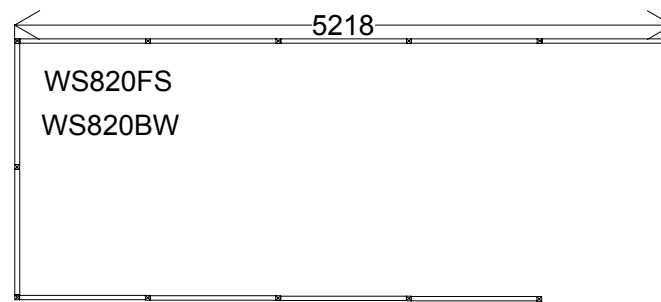

No Butts Waiting Shelter Range

These shelters may NOT be used as smoking shelters

All bases must be flat and level. (See fixing instructions) Recommended base size 400mm larger than shelter frame, minimum 200mm larger.
If fixing to existing base, please see fixing instructions. It is highly recommended that you check base before arrival. Failure to do so may lead to additional costs.