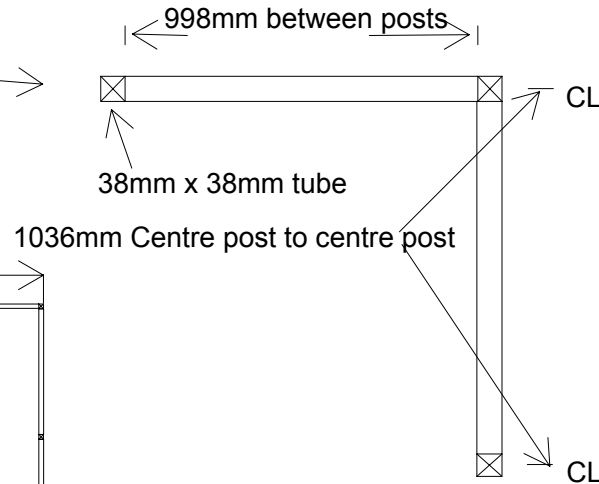

No Butts Waiting Shelter Range

These shelters may NOT be used as smoking shelters

All bases must be flat and level. (See fixing instructions) Recommended base size 400mm larger than shelter frame, minimum 200mm larger.
If fixing to existing base, please see fixing instructions. It is highly recommended that you check base before arrival. Failure to do so may lead to additional costs.