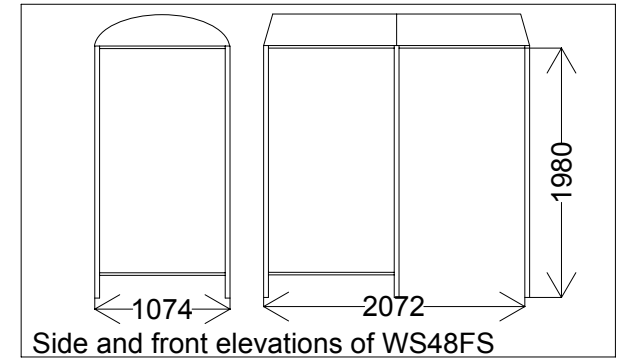

No Butts Waiting Shelter Range

These shelters may NOT be used as smoking shelters

All bases must be flat and level. (See fixing instructions) Recommended base size 400mm larger than shelter frame, minimum 200mm larger.
If fixing to existing base, please see fixing instructions. It is highly recommended that you check base before arrival. Failure to do so may lead to additional costs.