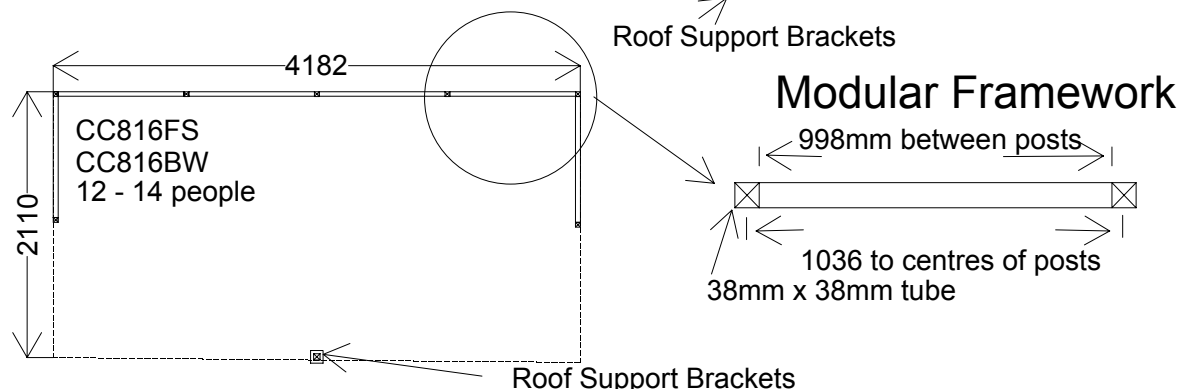

Smokescreen Open Fronted Shelter Range

Smokescreen Domed Roof Smoking Shelters Open front with half sides and overhang.
Free standing (FS) shelters have a back frame. Back to wall (BW) have roof and sides only

DwgMAB/50/29/11 rev0 Sheet SS1

All bases must be flat and level. (See fixing instructions) Recommended base size 400mm larger than shelter frame, minimum 200mm larger.
If fixing to existing base, please see fixing instructions. It is highly recommended that you check base before arrival. Failure to do so may lead to additional costs.