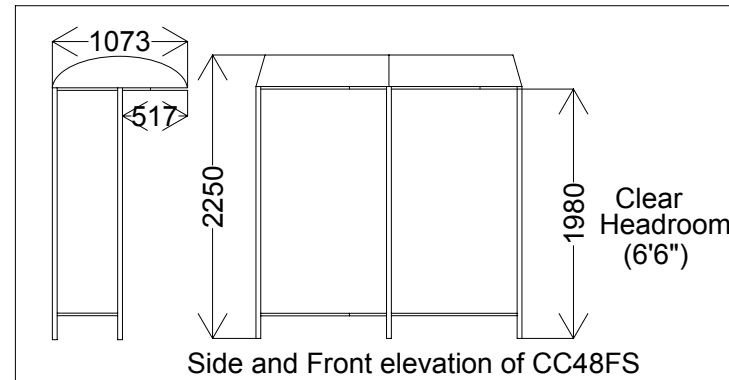

Smokescreen Open Fronted Shelter Range

Smokescreen Domed Roof Smoking Shelters Open front with half sides and overhang.
Free standing (FS) shelters have a back frame. Back to wall (BW) have roof and sides only

DwgMAB/50/29/11 rev0 Sheet SS1

All bases must be flat and level. (See fixing instructions) Recommended base size 400mm larger than shelter frame, minimum 200mm larger.
If fixing to existing base, please see fixing instructions. It is highly recommended that you check base before arrival. Failure to do so may lead to additional costs.