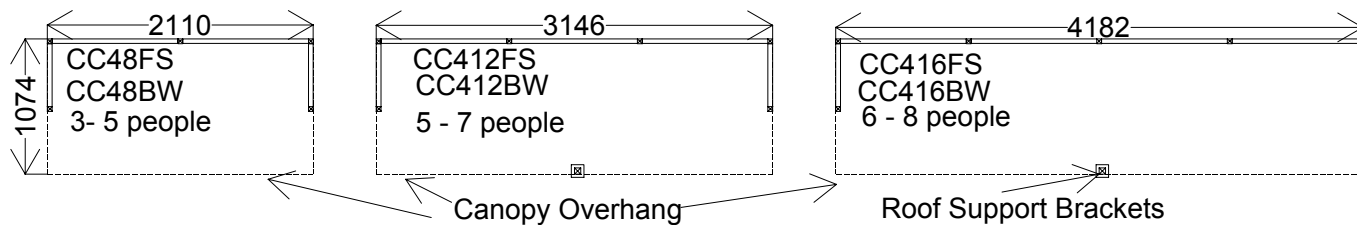

Smokescreen Open Fronted Shelter Range

Smokescreen Domed Roof Smoking Shelters Open front with half sides and overhang.
Free standing (FS) shelters have a back frame. Back to wall (BW) have roof and sides only

DwgMAB/50/29/11 rev0 Sheet SS1

All bases must be flat and level. (See fixing instructions) Recommended base size 400mm larger than shelter frame, minimum 200mm larger.
If fixing to existing base, please see fixing instructions. It is highly recommended that you check base before arrival. Failure to do so may lead to additional costs.