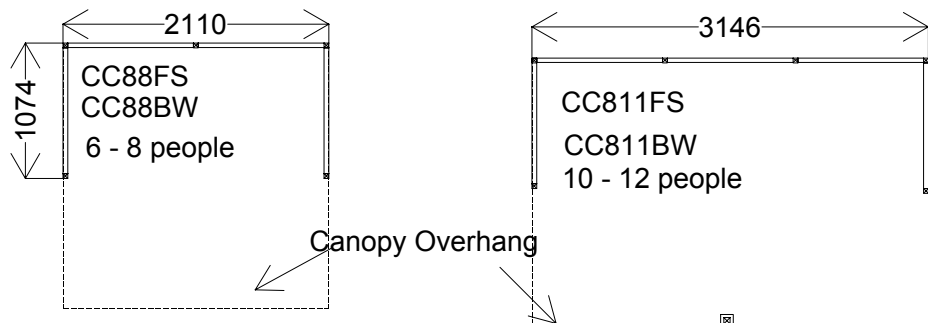

Smokescreen Open Fronted Shelter Range

Smokescreen Domed Roof Smoking Shelters Open front with half sides and overhang.
Free standing (FS) shelters have a back frame. Back to wall (BW) have roof and sides only

DwgMAB/50/29/11 rev0 Sheet SS1

All bases must be flat and level. (See fixing instructions) Recommended base size 400mm larger than shelter frame, minimum 200mm larger.
If fixing to existing base, please see fixing instructions. It is highly recommended that you check base before arrival. Failure to do so may lead to additional costs.