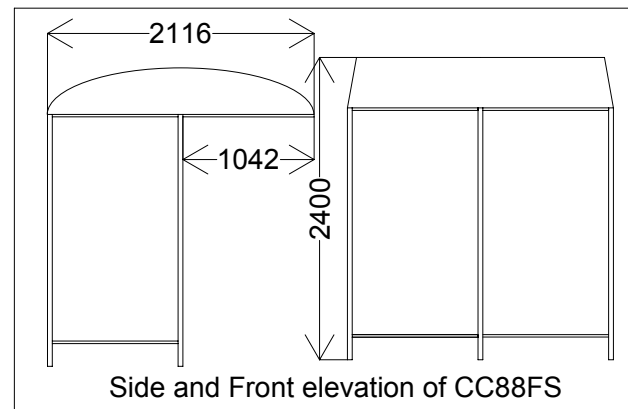

Smokescreen Open Fronted Shelter Range

Smokescreen Domed Roof Smoking Shelters Open front with half sides and overhang.
Free standing (FS) shelters have a back frame. Back to wall (BW) have roof and sides only

DwgMAB/50/29/11 rev0 Sheet SS1

All bases must be flat and level. (See fixing instructions) Recommended base size 400mm larger than shelter frame, minimum 200mm larger.
If fixing to existing base, please see fixing instructions. It is highly recommended that you check base before arrival. Failure to do so may lead to additional costs.