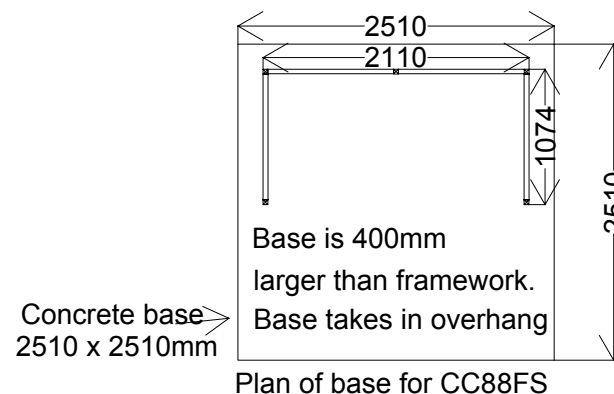

Smokescreen Open Fronted Shelter Range

Smokescreen Domed Roof Smoking Shelters Open front with half sides and overhang.
Free standing (FS) shelters have a back frame. Back to wall (BW) have roof and sides only

DwgMAB/50/29/11 rev0 Sheet SS1

All bases must be flat and level. (See fixing instructions) Recommended base size 400mm larger than shelter frame, minimum 200mm larger.
If fixing to existing base, please see fixing instructions. It is highly recommended that you check base before arrival. Failure to do so may lead to additional costs.